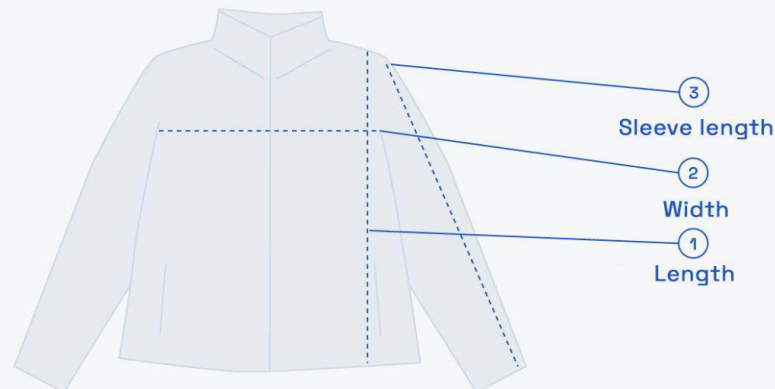

Short shorts							
	XXS	XS	S	M	L	XL	XXL
Length	42	44	46	48	50	52	54
Inseam	26	27	29	30	31	33	34
Width	64	68	74	80	86	92	98

■ Measurement may vary +/- 1,5 cm

Size chart (cm)

Sweatpants							
	XXS	XS	S	M	L	XL	XXL
Length	99	101	103	105	107	109	111
Width	64	68	74	80	86	92	98
Inseam	72	73	74	76	77	79	81

■ Measurement may vary +/- 1,5 cm

Size chart (cm)

Women fleece						
	XS	S	M	L	XL	XXL
Length	57	59	61	64	66	69
Width	54	56	58	60	62	64
Sleeve length	69	71	72	74	76	78

— Measurement may vary +/- 1,5 cm

Size chart (cm)

Men fleece						
	XS	S	M	L	XL	XXL
Length	64	67	69	72	74	77
Width	58	60	62	64	66	68
Sleeve length	75	76	78	80	81	83

— Measurement may vary +/- 1,5 cm

Size chart (cm)

Oversize fleece						
	XS	S	M	L	XL	XXL
Length	72	74	76	79	81	84
Width	62	64	66	68	70	72
Sleeve length	84	85	86	87	88	90