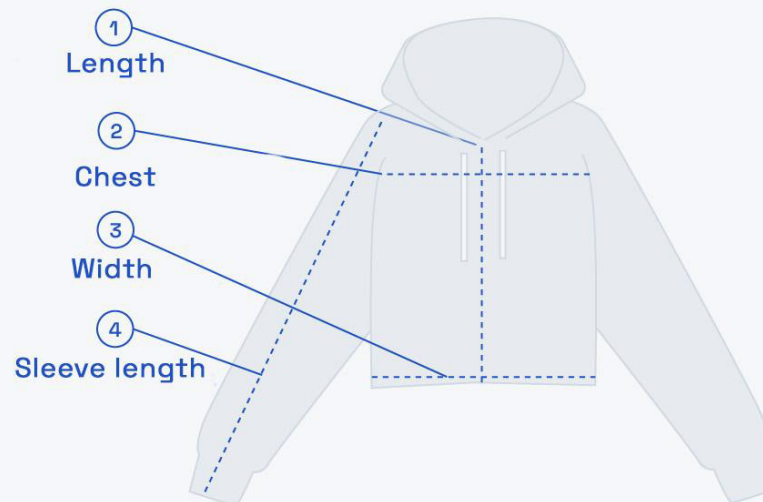

## Zip up hoodie/Classic sweatshirt/Hoodie

	XXS	XS	S	M	L	XL	XXL	XXXL
Length	64	68	71	73	75	77	79	81
Width	48	51	53	56	59	62	65	68
Sleeve length	61	64	65	66,5	68	69,5	71	72,5

— Measurement may vary +/- 1,5 cm

We recommend women to choose a size smaller than their usual size

Size chart (cm)

Baseball sweatshirt							
	XXS	XS	S	M	L	XL	XXL
Length	64	65	67	69	71	73	76
Width	52	53	55	57	59	61	63
Sleeve length	56	57	58	60	62	64	66

Measurement may vary +/- 1,5 cm

Size chart (cm)

Crop-top				
	S	M	L	XL
Length	43,5	45,5	48	50,5
Chest	48,5	50,5	53	55,5
Width	46	48	50	52
Sleeve length	67	69	72	74,5

■ Measurement may vary +/- 1,5 cm

Size chart (cm)