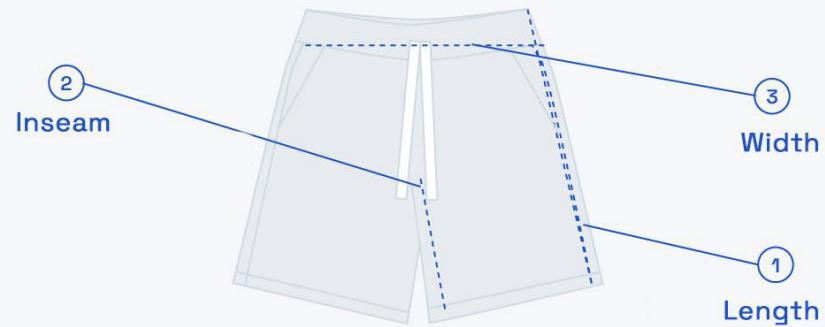

■ Measurement may vary +/- 1,5 cm

Size chart (cm)

Men's polo slim fit						
	XS	S	M	L	XL	XXL
Length	65	68	71	74	76	78
Width	46	48	51	54	57	60
Sleeve length	21,5	22	23,3	24,5	24,5	25,5

■ Measurement may vary +/- 1,5 cm

Size chart (cm)

Women's polo							
	XXS	XS	S	M	L	XL	XXL
Length	59	61	63	65	67	69	71
Width	41	43	45	47	49	51	53
Sleeve length	17,6	18	18,5	19	20,5	21,5	21,5

■ Measurement may vary +/- 1,5 cm

Size chart (cm)

Short shorts							
	XXS	XS	S	M	L	XL	XXL
Length	42	44	46	48	50	52	54
Inseam	26	27	29	30	31	33	34
Width	64	68	74	80	86	92	98

■ Measurement may vary +/- 1,5 cm

Size chart (cm)

Sweatpants							
	XXS	XS	S	M	L	XL	XXL
Length	99	101	103	105	107	109	111
Width	64	68	74	80	86	92	98
Inseam	72	73	74	76	77	79	81

■ Measurement may vary +/- 1,5 cm

Size chart (cm)

Women fleece						
	XS	S	M	L	XL	XXL
Length	57	59	61	64	66	69
Width	54	56	58	60	62	64
Sleeve length	69	71	72	74	76	78

— Measurement may vary +/- 1,5 cm

Size chart (cm)