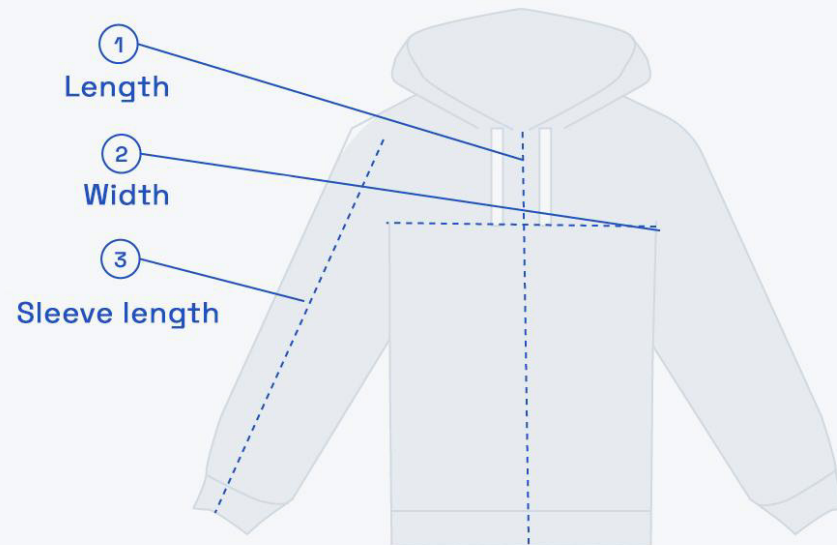

Size chart (cm)

Size chart (cm)

Oversize hoodie						
	XS	S	M	L	XL	XXL
Length	69	71	74	76	78	80
Width	56	59	62	65	68	71
Sleeve length	61	62	64	65	67	68

■ Measurement may vary +/- 1,5 cm