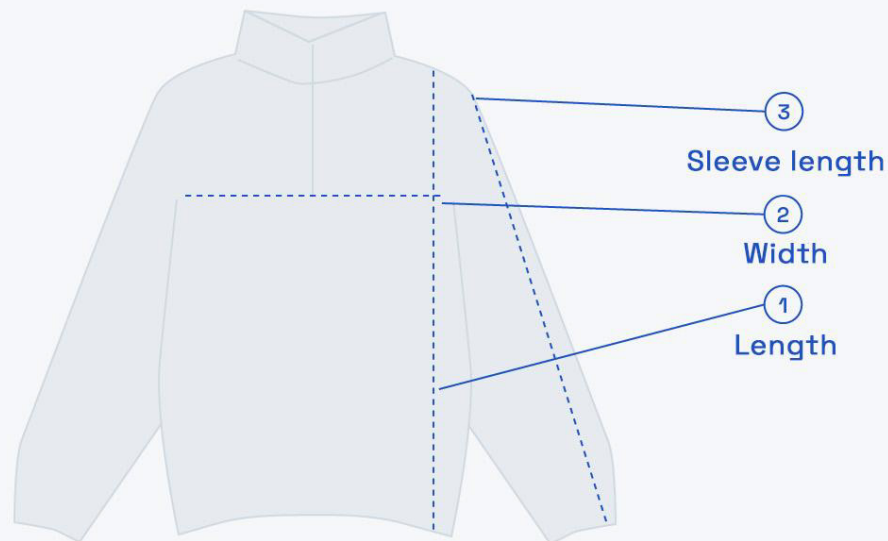

■ Measurement may vary +/- 1,5 cm

Size chart (cm)

Women fleece						
	XS	S	M	L	XL	XXL
Length	57	59	61	64	66	69
Width	54	56	58	60	62	64
Sleeve length	69	71	72	74	76	78

— Measurement may vary +/- 1,5 cm

Size chart (cm)

Men fleece						
	XS	S	M	L	XL	XXL
Length	64	67	69	72	74	77
Width	58	60	62	64	66	68
Sleeve length	75	76	78	80	81	83

— Measurement may vary +/- 1,5 cm

Size chart (cm)

Oversize fleece						
	XS	S	M	L	XL	XXL
Length	72	74	76	79	81	84
Width	62	64	66	68	70	72
Sleeve length	84	85	86	87	88	90

■ Measurement may vary +/- 1,5 cm

Size chart (cm)

Men's long sleeve						
	XS	S	M	L	XL	XXL
Length	68,5	70,5	72,5	74,5	77,5	78,5
Width	49,5	50,5	53,5	54,5	56,5	58,5
Sleeve length	63	64	66	67	68,5	69,5

■ Measurement may vary +/- 1,5 cm