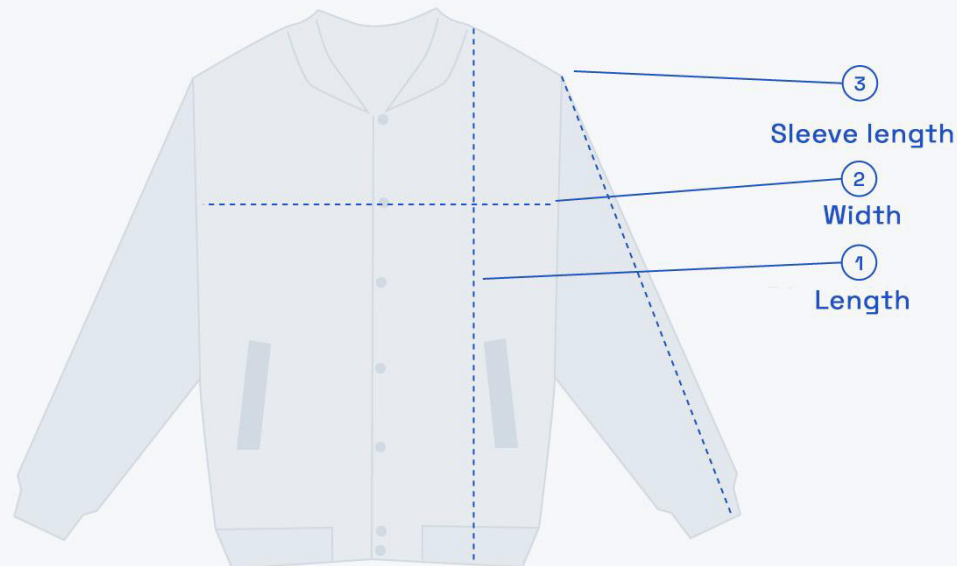

Size chart (cm)

Baseball sweatshirt							
	XXS	XS	S	M	L	XL	XXL
Length	64	65	67	69	71	73	76
Width	52	53	55	57	59	61	63
Sleeve length	56	57	58	60	62	64	66

Measurement may vary +/- 1,5 cm