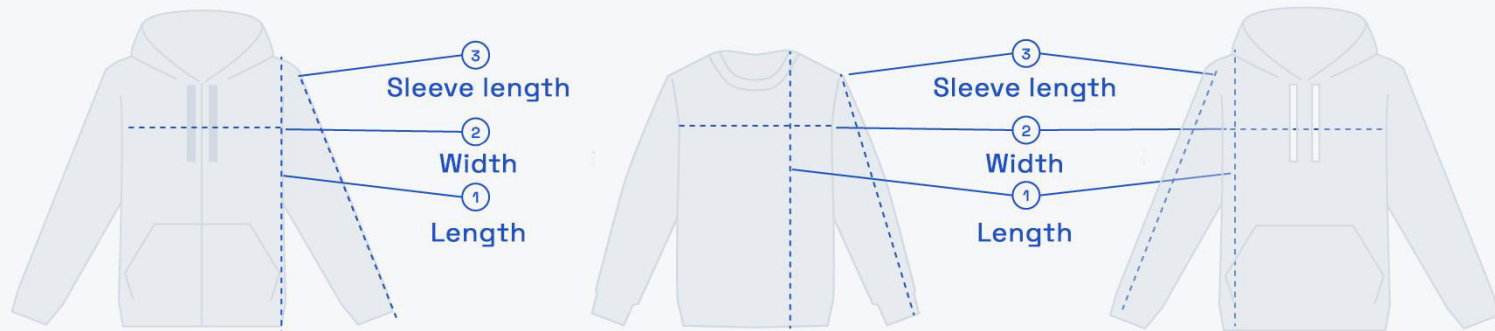

Size chart (cm)

Zip up hoodie/Classic sweatshirt/Hoodie

	XXS	XS	S	M	L	XL	XXL	XXXL
Length	64	68	71	73	75	77	79	81
Width	48	51	53	56	59	62	65	68
Sleeve length	61	64	65	66,5	68	69,5	71	72,5

— Measurement may vary +/- 1,5 cm

We recommend women to choose a size smaller than their usual size