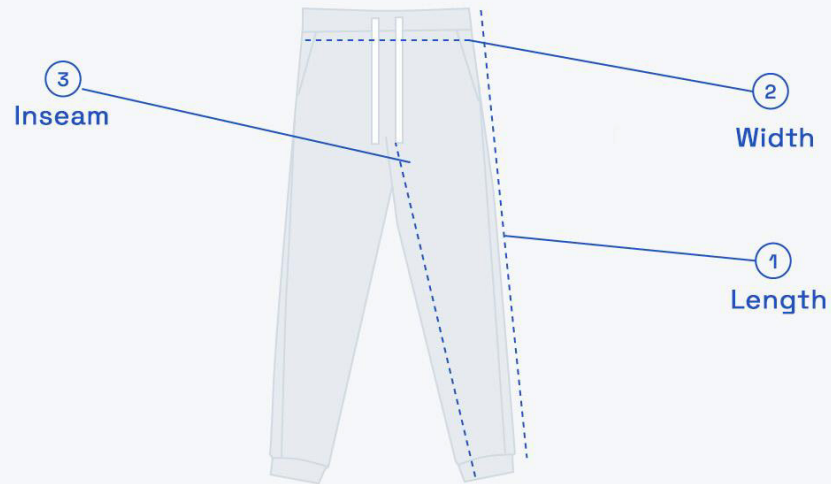

Size chart (cm)

Women's polo							
	XXS	XS	S	M	L	XL	XXL
Length	59	61	63	65	67	69	71
Width	41	43	45	47	49	51	53
Sleeve length	17,6	18	18,5	19	20,5	21,5	21,5

■ Measurement may vary +/- 1,5 cm

Size chart (cm)

Short shorts							
	XXS	XS	S	M	L	XL	XXL
Length	42	44	46	48	50	52	54
Inseam	26	27	29	30	31	33	34
Width	64	68	74	80	86	92	98

■ Measurement may vary +/- 1,5 cm

Size chart (cm)

Sweatpants							
	XXS	XS	S	M	L	XL	XXL
Length	99	101	103	105	107	109	111
Width	64	68	74	80	86	92	98
Inseam	72	73	74	76	77	79	81

■ Measurement may vary +/- 1,5 cm

Size chart (cm)

Women fleece						
	XS	S	M	L	XL	XXL
Length	57	59	61	64	66	69
Width	54	56	58	60	62	64
Sleeve length	69	71	72	74	76	78

— Measurement may vary +/- 1,5 cm

Size chart (cm)