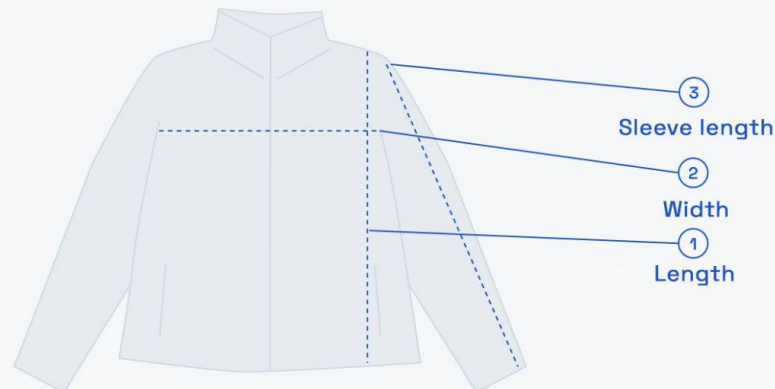

Short shorts							
	XXS	XS	S	M	L	XL	XXL
Length	42	44	46	48	50	52	54
Inseam	26	27	29	30	31	33	34
Width	64	68	74	80	86	92	98

■ Measurement may vary +/- 1,5 cm

Size chart (cm)

Sweatpants							
	XXS	XS	S	M	L	XL	XXL
Length	99	101	103	105	107	109	111
Width	64	68	74	80	86	92	98
Inseam	72	73	74	76	77	79	81

■ Measurement may vary +/- 1,5 cm

Size chart (cm)

Women fleece						
	XS	S	M	L	XL	XXL
Length	57	59	61	64	66	69
Width	54	56	58	60	62	64
Sleeve length	69	71	72	74	76	78

— Measurement may vary +/- 1,5 cm

Size chart (cm)

Men fleece						
	XS	S	M	L	XL	XXL
Length	64	67	69	72	74	77
Width	58	60	62	64	66	68
Sleeve length	75	76	78	80	81	83

— Measurement may vary +/- 1,5 cm

Oversize hoodie

	XS	S	M	L	XL	XXL
Length	72	74	76	79	81	84
Width	62	64	66	68	70	72
Sleeve length	84	85	86	87	88	90