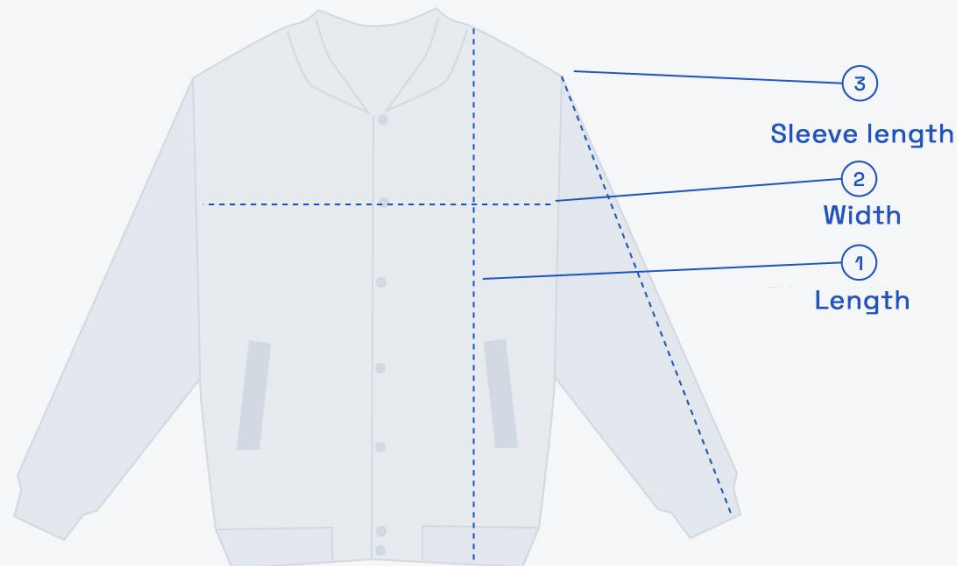

Size chart (cm)

Zip up hoodie/Classic sweatshirt/Hoodie

	XXS	XS	S	M	L	XL	XXL
Length	64	68	71	73	75	77	79
Width	48	51	53	56	59	62	65
Sleeve length	61	64	65	66,5	68	69,5	71

— Measurement may vary +/- 1,5 cm

We recommend women to choose a size smaller than their usual size

Size chart (cm)

Baseball sweatshirt							
	XXS	XS	S	M	L	XL	XXL
Length	64	65	67	69	71	73	76
Width	52	53	55	57	59	61	63
Sleeve length	56	57	58	60	62	64	66

Measurement may vary +/- 1,5 cm

Size chart (cm)

Crop-top				
	S	M	L	XL
Length	43,5	45,5	48	50,5
Chest	48,5	50,5	53	55,5
Width	46	48	50	52
Sleeve length	67	69	72	74,5

■ Measurement may vary +/- 1,5 cm

Size chart (cm)

■ Measurement may vary +/- 1,5 cm