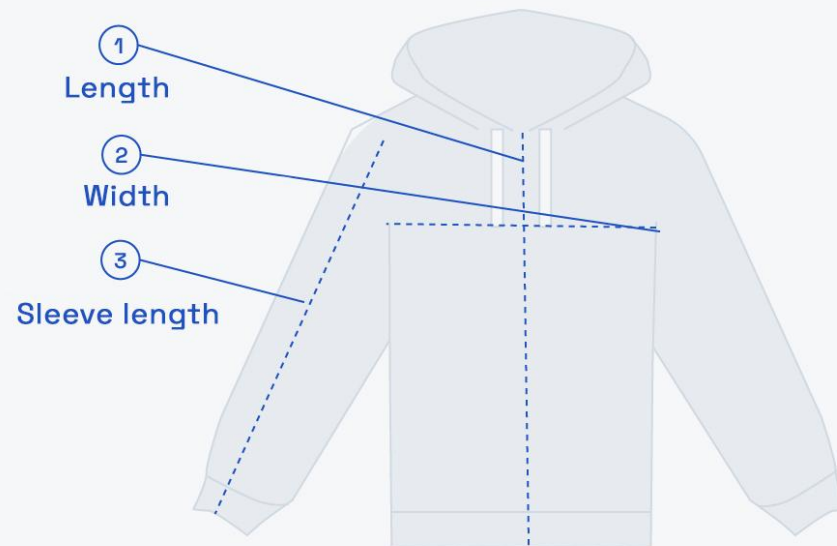

Size chart (cm)

Oversize hoodie						
	XS	S	M	L	XL	XXL
Length	69	71	74	76	78	80
Width	56	59	62	65	68	71
Sleeve length	61	62	64	65	67	68

■ Measurement may vary +/- 1,5 cm