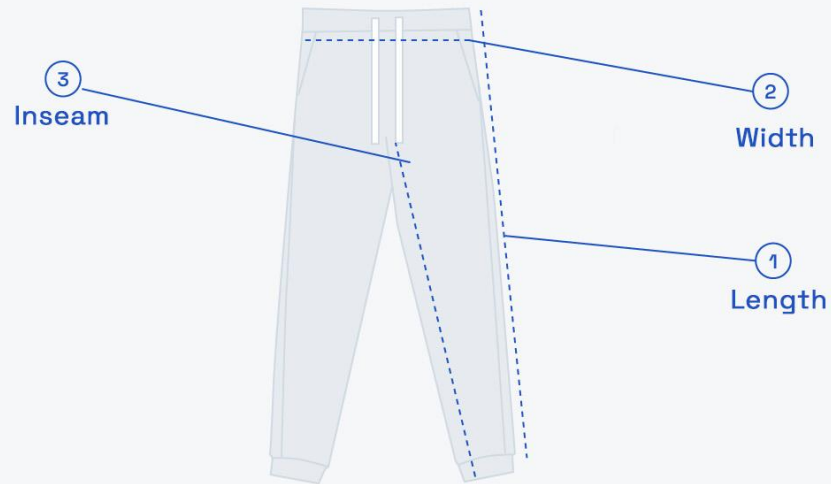

Size chart (cm)

Women's polo							
	XXS	XS	S	M	L	XL	XXL
Length	59	61	63	65	67	69	71
Width	41	43	45	47	49	51	53
Sleeve length	17,6	18	18,5	19	20,5	21,5	21,5

■ Measurement may vary +/- 1,5 cm

Size chart (cm)

Short shorts							
	XXS	XS	S	M	L	XL	XXL
Length	42	44	46	48	50	52	54
Inseam	26	27	29	30	31	33	34
Width	64	68	74	80	86	92	98

■ Measurement may vary +/- 1,5 cm

Size chart (cm)

Sweatpants							
	XXS	XS	S	M	L	XL	XXL
Length	99	101	103	105	107	109	111
Width	64	68	74	80	86	92	98
Inseam	72	73	74	76	77	79	81

■ Measurement may vary +/- 1,5 cm

Size chart (cm)

Women fleece						
	XS	S	M	L	XL	XXL
Length	57	59	61	64	66	69
Width	54	56	58	60	62	64
Sleeve length	69	71	72	74	76	78

— Measurement may vary +/- 1,5 cm

Size chart (cm)

■ Measurement may vary +/- 1,5 cm