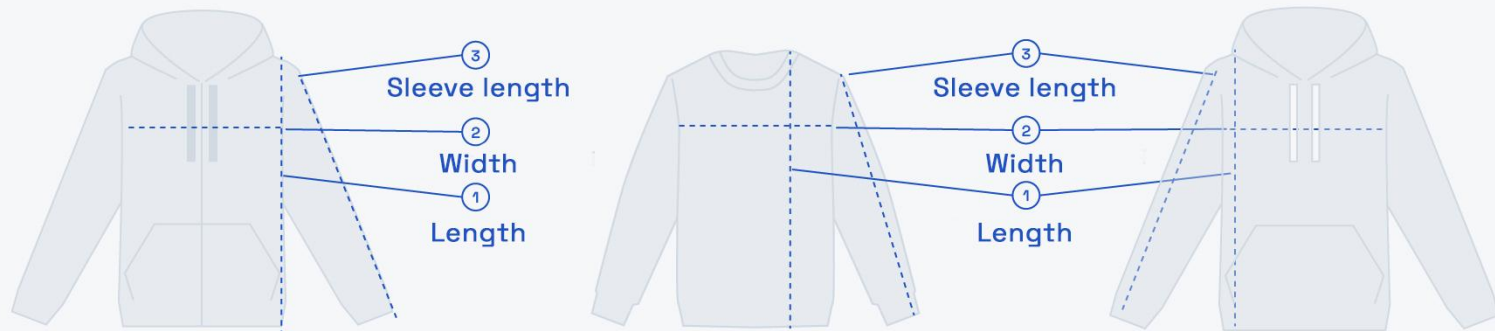

Size chart (cm)

Zip up hoodie/Classic sweatshirt/Hoodie

	XXS	XS	S	M	L	XL	XXL
Length	64	68	71	73	75	77	79
Width	48	51	53	56	59	62	65
Sleeve length	61	64	65	66,5	68	69,5	71

— Measurement may vary +/- 1,5 cm

We recommend women to choose a size smaller than their usual size

Size chart (cm)

Baseball sweatshirt							
	XXS	XS	S	M	L	XL	XXL
Length	64	65	67	69	71	73	76
Width	52	53	55	57	59	61	63
Sleeve length	56	57	58	60	62	64	66