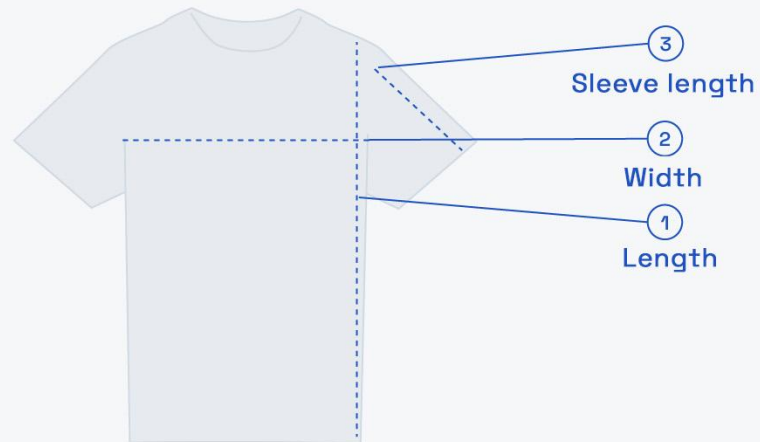

Size chart (cm)

T-shirt oversize							
	XXS	XS	S	M	L	XL	XXL
Length	72	74	76	78	80	82	84
Width	57	59	61	63	65	68	71
Sleeve length	19	19	19	20	21	22	23

■ Measurement may vary +/- 1,5 cm