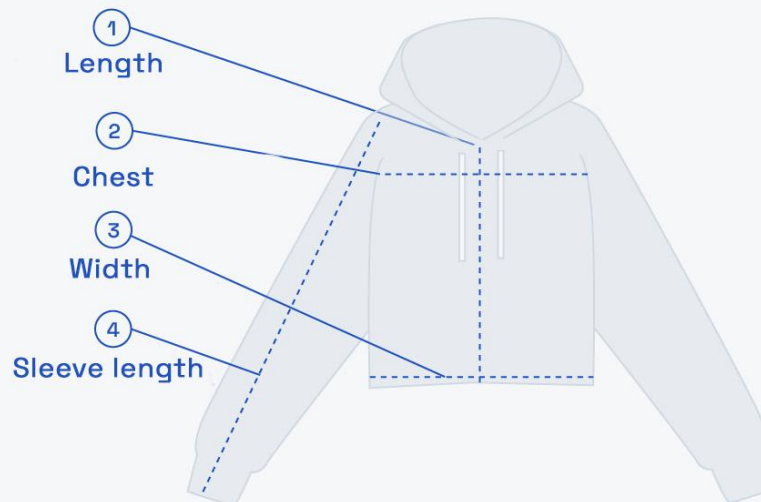

Size chart (cm)

Zip up hoodie/Classic sweatshirt/Hoodie

	XXS	XS	S	M	L	XL	XXL
Length	64	68	71	73	75	77	79
Width	48	51	53	56	59	62	65
Sleeve length	61	64	65	66,5	68	69,5	71

— Measurement may vary +/- 1,5 cm

We recommend women to choose a size smaller than their usual size

Size chart (cm)

Baseball sweatshirt							
	XXS	XS	S	M	L	XL	XXL
Length	64	65	67	69	71	73	76
Width	52	53	55	57	59	61	63
Sleeve length	56	57	58	60	62	64	66

Measurement may vary +/- 1,5 cm

Size chart (cm)

Crop-top				
	S	M	L	XL
Length	43,5	45,5	48	50,5
Chest	48,5	50,5	53	55,5
Width	46	48	50	52
Sleeve length	67	69	72	74,5

■ Measurement may vary +/- 1,5 cm

Size chart (cm)

■ Measurement may vary +/- 1,5 cm