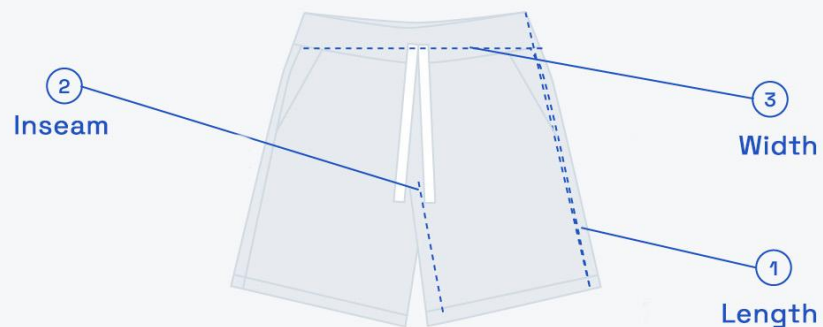

■ Measurement may vary +/- 1,5 cm

Size chart (cm)

Men's polo slim fit						
	XS	S	M	L	XL	XXL
Length	65	68	71	74	76	78
Width	46	48	51	54	57	60
Sleeve length	21,5	22	23,3	24,5	24,5	25,5

■ Measurement may vary +/- 1,5 cm

Size chart (cm)

Women's polo							
	XXS	XS	S	M	L	XL	XXL
Length	59	61	63	65	67	69	71
Width	41	43	45	47	49	51	53
Sleeve length	17,6	18	18,5	19	20,5	21,5	21,5

■ Measurement may vary +/- 1,5 cm

Size chart (cm)

Short shorts							
	XXS	XS	S	M	L	XL	XXL
Length	42	44	46	48	50	52	54
Inseam	26	27	29	30	31	33	34
Width	64	68	74	80	86	92	98

■ Measurement may vary +/- 1,5 cm

Size chart (cm)

Sweatpants							
	XXS	XS	S	M	L	XL	XXL
Length	99	101	103	105	107	109	111
Width	64	68	74	80	86	92	98
Inseam	72	73	74	76	77	79	81

■ Measurement may vary +/- 1,5 cm

Size chart (cm)

Women fleece						
	XS	S	M	L	XL	XXL
Length	57	59	61	64	66	69
Width	54	56	58	60	62	64
Sleeve length	69	71	72	74	76	78

— Measurement may vary +/- 1,5 cm

Size chart (cm)